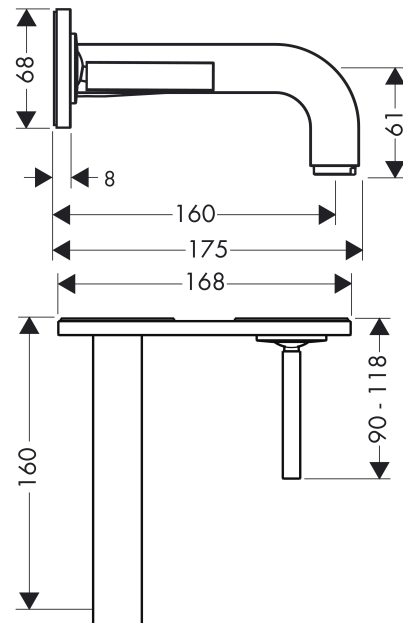

AXOR Citterio

Single lever basin mixer for concealed installation wall-mounted with pin handle, spout 160 mm and plate

Surfaces: **Chrome** Article Number: **39112000**

Description

product features

- consists of: single lever basin mixer for concealed installation wall-mounted, waste set
- projection 160 mm
- normal spray
- flow rate at 3 bar: 5 l/min
- joystick ceramic cartridge
- suitable for continuous flow water heaters
- non-closing waste set
- connection dimension: DN15
- handle can be positioned on the right or left, depends on the basic set installation

Technology

Product image

Scale drawing

Flowchart